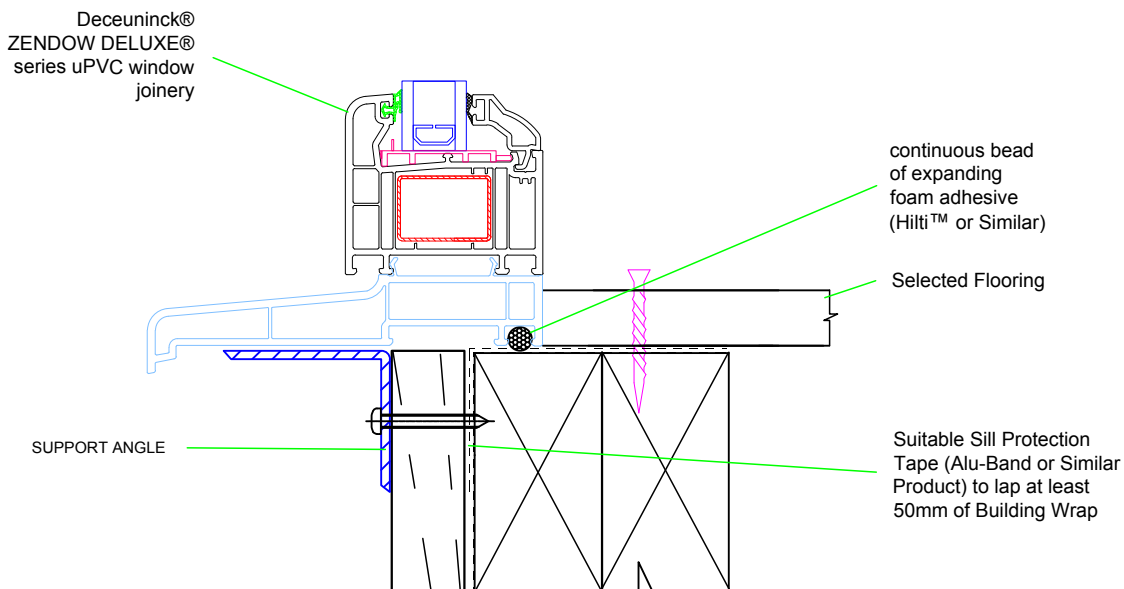

## **Window Jamb Detail**

**Detail DIR.WIN.A.3.J**

### WINDOW

Rusticated weather boards direct fix with timber facings

**Window Head Detail**  
Detail DIR.WIN.A.3.H

**Window Sill Detail**  
Detail DIR.WIN.A.3.S

**WINDOW**

Rusticated weather boards direct fix with timber facings