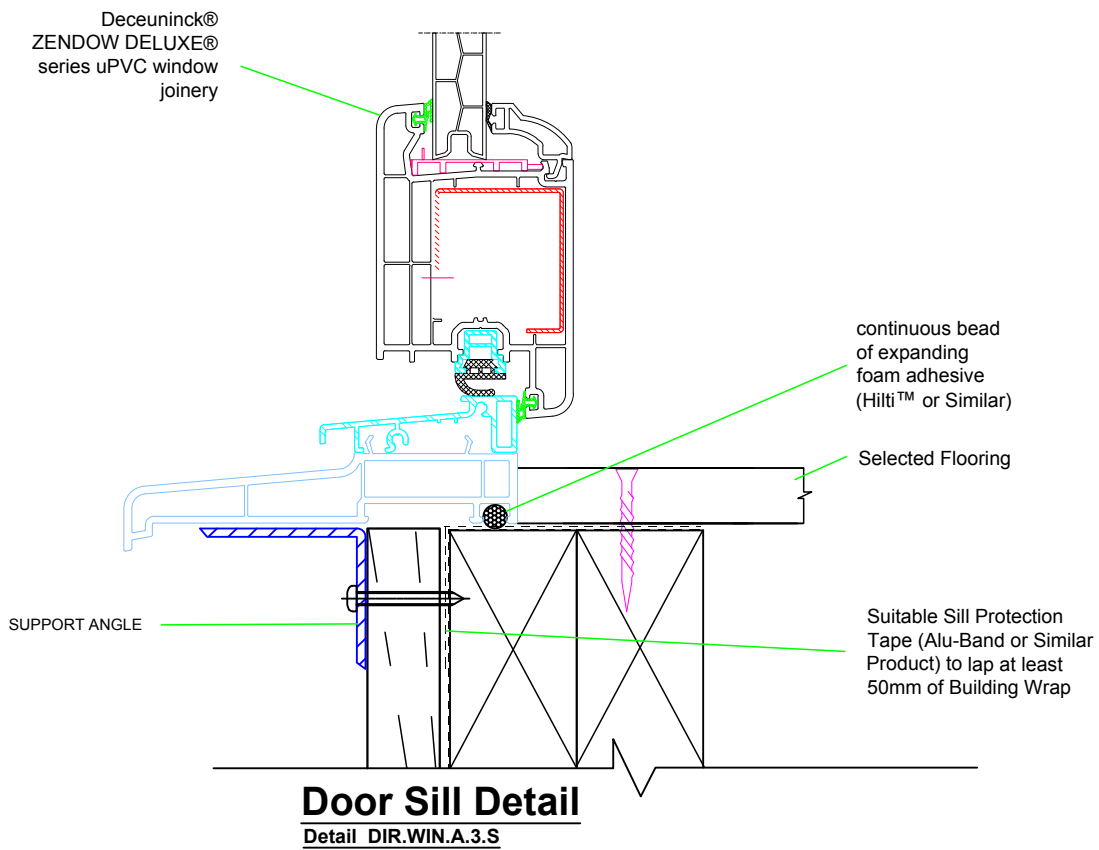

## **Window Jamb Detail**

**Detail DIR.WIN.A.3.J**

### WINDOW

Rusticated weather boards direct fix with timber facings

**Window Head Detail**  
Detail DIR.WIN.A.3.H

**Window Sill Detail**  
Detail DIR.WIN.A.3.S

**WINDOW**

Rusticated weather boards direct fix with timber facings

DOOR

Rusticated weather  
boards direct fix  
with timber facings