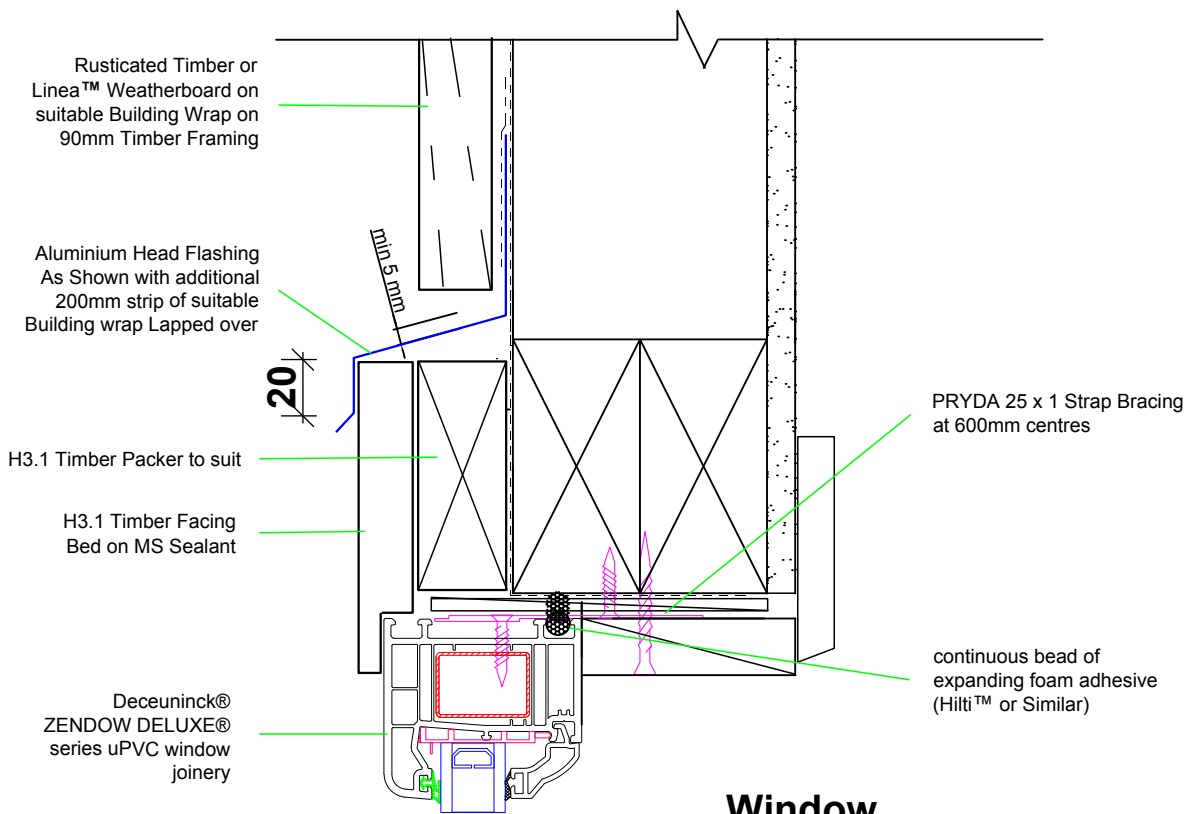

## **Window Jamb Detail**

**Detail DIR.WIN.A.3.J**

### WINDOW

Rusticated weather boards direct fix with timber facings

**Window Head Detail**  
Detail DIR.WIN.A.3.H

**Window Sill Detail**  
Detail DIR.WIN.A.3.S

**WINDOW**

Rusticated weather boards direct fix with timber facings